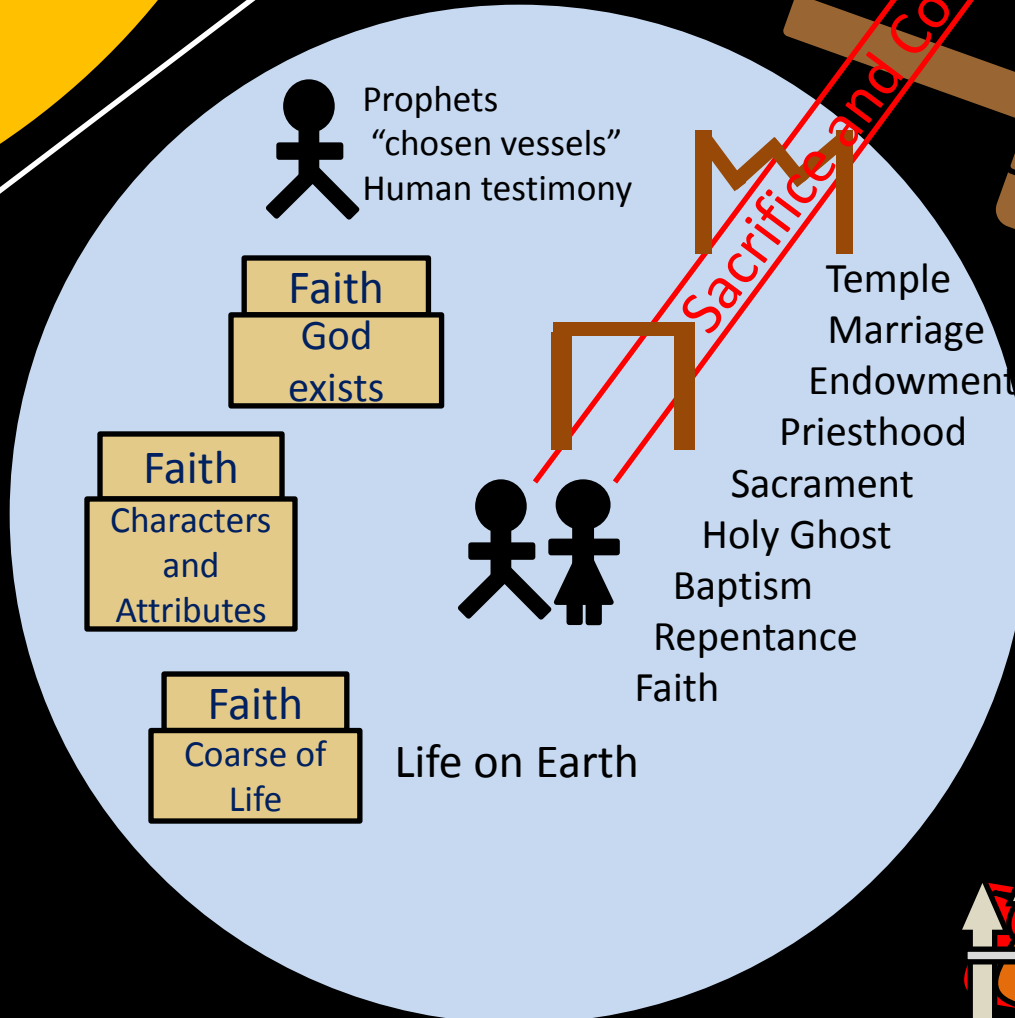

Veil

Godhead are One
in Characteristics
and Attributes:

- Creation
- Mercy
- Same
- No respecter
- Truth
- Love
- Knowledge
- Power
- Justice
- Judgment

Celestial

Terrestrial

Telestial