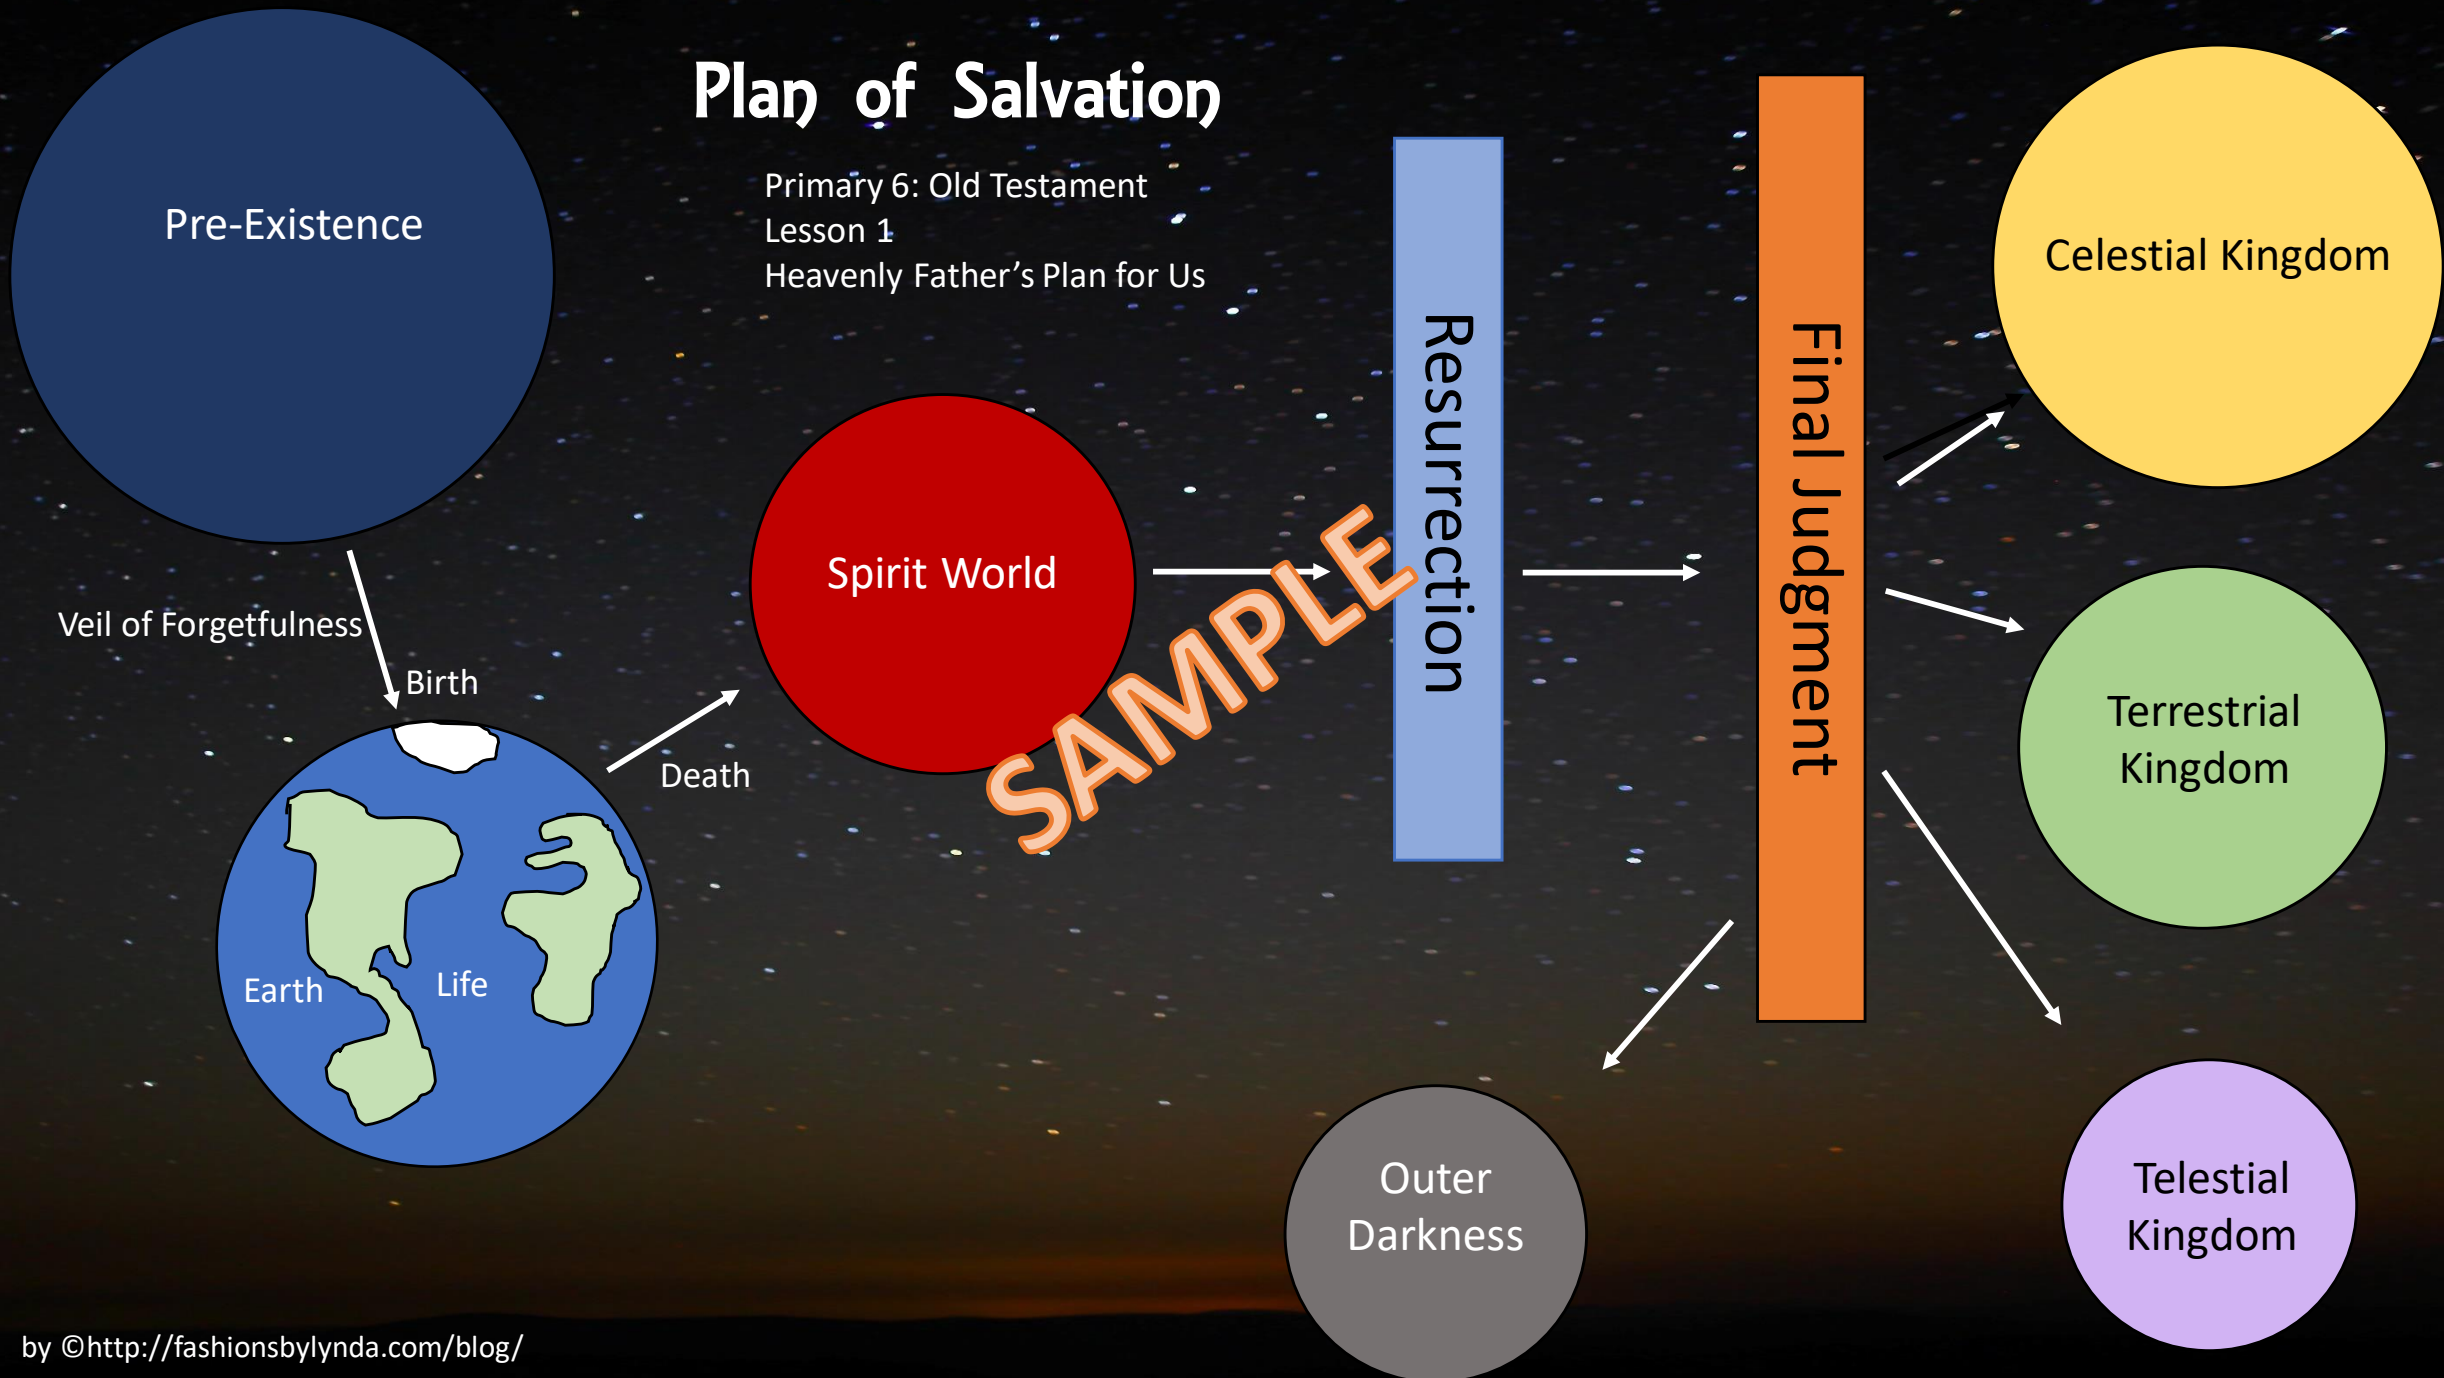

Plan of Salvation

Primary 6: Old Testament
Lesson 1
Heavenly Father's Plan for Us

Plan of Salvation

Plan of Salvation

Pre-Existence

Earth Life

Resurrection

A diagram consisting of four white circles with black outlines. The circles are arranged in two rows. The top row contains three circles, and the bottom row contains one circle centered below the middle circle of the top row. Each circle contains text in a bold, black, sans-serif font.

**Spirit
World**

**Outer
Darkness**

**Terrestrial
Kingdom**

**Telestial
Kingdom**

Final Judgment

Celestial
Kingdom

Instructions:

Page 1 sample