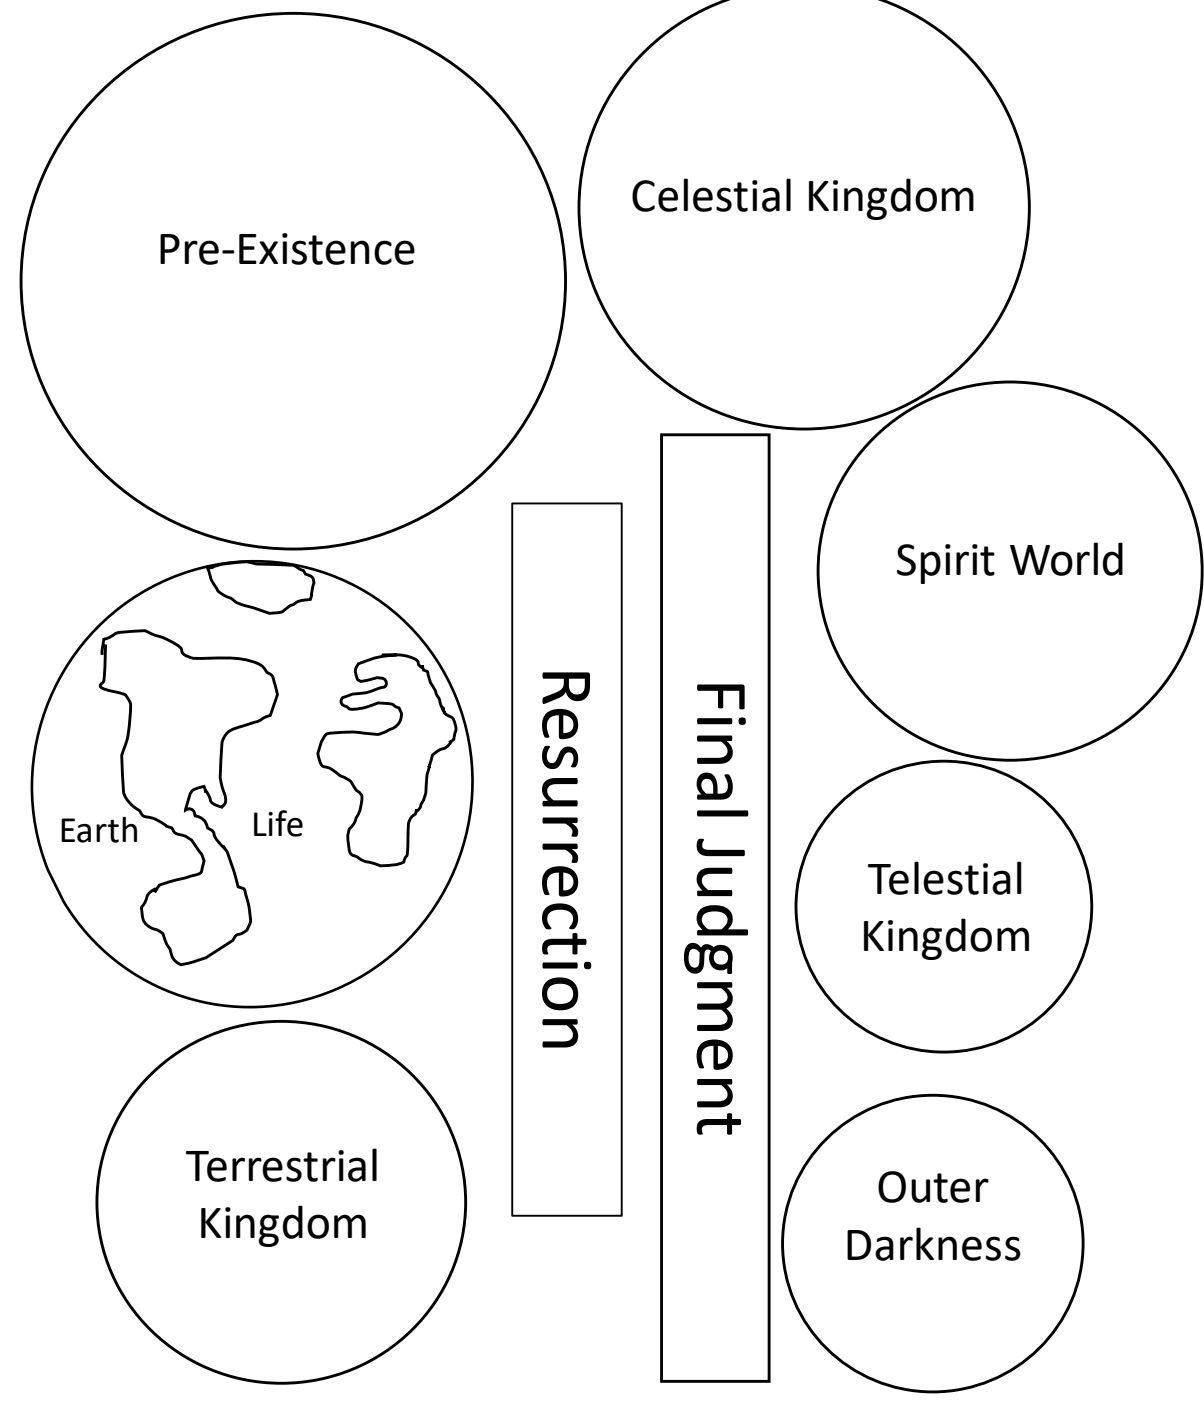

Plan of Salvation

Primary 6: Old Testament
Lesson 1
Heavenly Father's Plan for Us

Plan of Salvation

Plan of Salvation

Pre-Existence

Earth Life

Resurrection

A diagram consisting of four white circles with black outlines. The circles are arranged in two rows. The top row contains three circles, and the bottom row contains one circle centered below the middle circle of the top row. Each circle contains text in a bold, black, sans-serif font.

**Spirit
World**

**Outer
Darkness**

**Terrestrial
Kingdom**

**Telestial
Kingdom**

Final Judgment

Celestial
Kingdom

Instructions:

Page 1 sample

Page 2 handout, copy and color

Page 3 copy and paste page 4 cut outs

Page 4 copy, color, cut, and paste on page 3

Page 5-7 Large Copies for Blackboard presentation