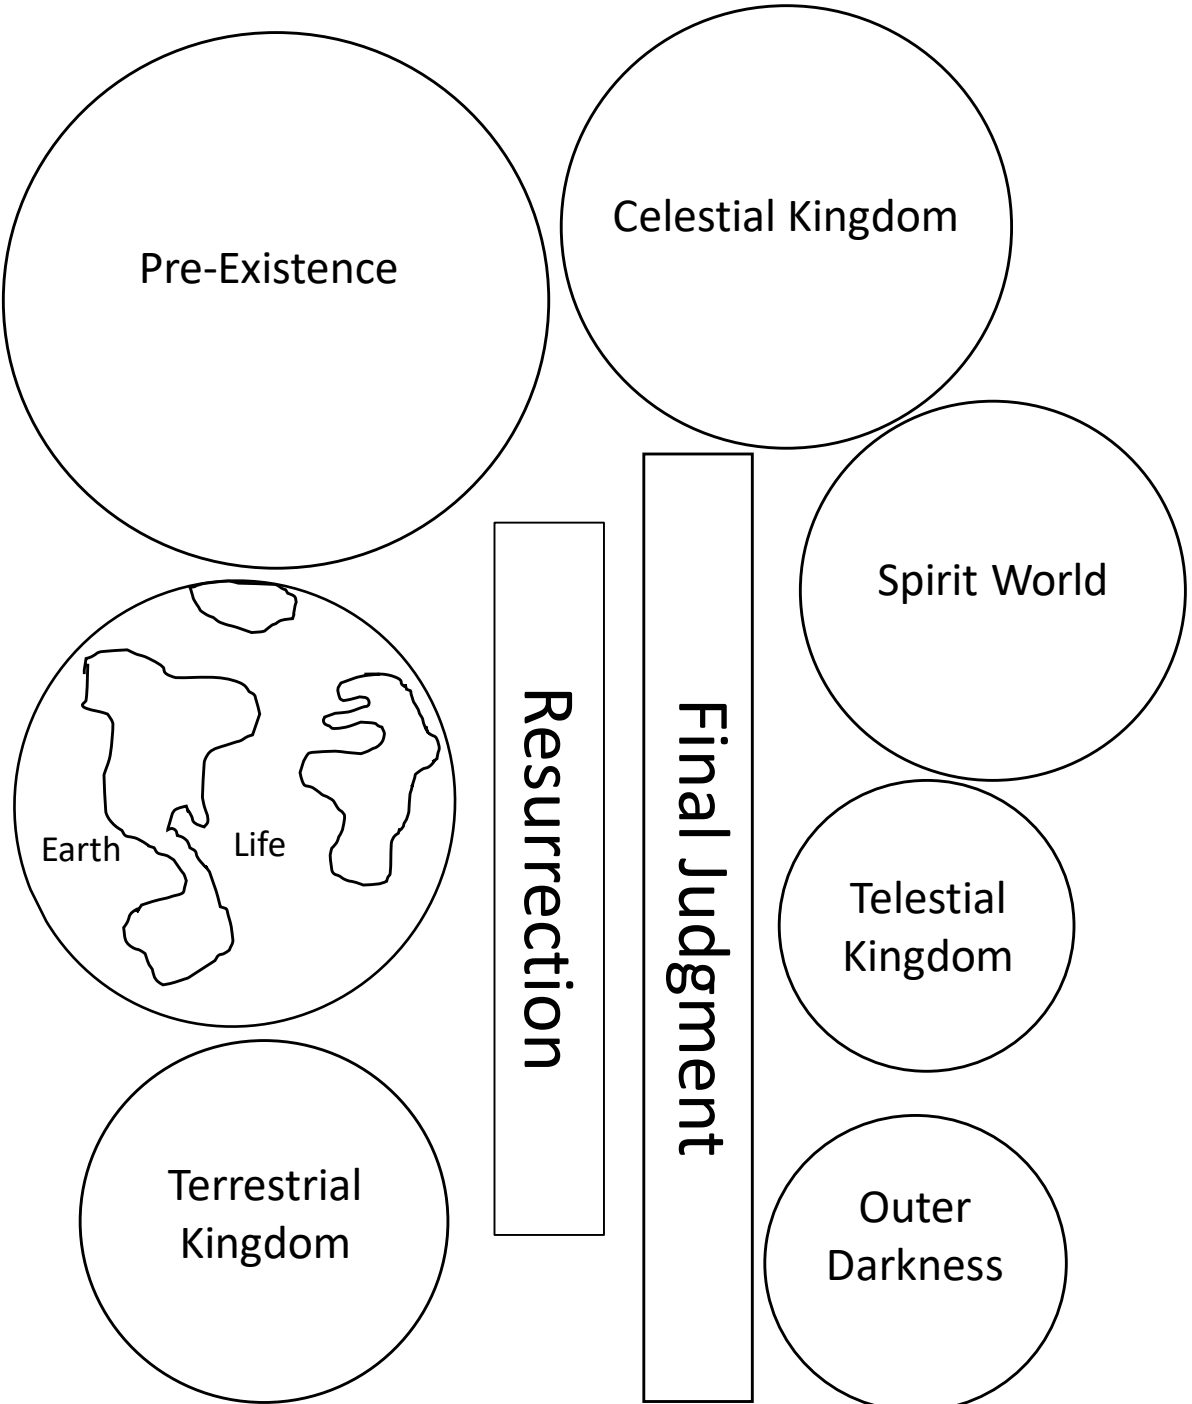

Plan of Salvation

Primary 6: Old Testament
Lesson 1
Heavenly Father's Plan for Us

Plan of Salvation

Plan of Salvation

Pre-Existence

Earth Life

Resurrection

A diagram consisting of four white circles with black outlines. The circles are arranged in two rows. The top row contains three circles, and the bottom row contains one circle centered below the middle circle of the top row. Each circle contains text in a bold, black, sans-serif font.

**Spirit
World**

**Outer
Darkness**

**Terrestrial
Kingdom**

**Telestial
Kingdom**

Final Judgment

Celestial
Kingdom

Instructions:

Page 1 sample

Page 2 handout, copy and color

Page 3 copy and paste page 4 cut outs

Page 4 copy, color, cut, and paste on page 3

Page 5-7 Large Copies for Blackboard presentation