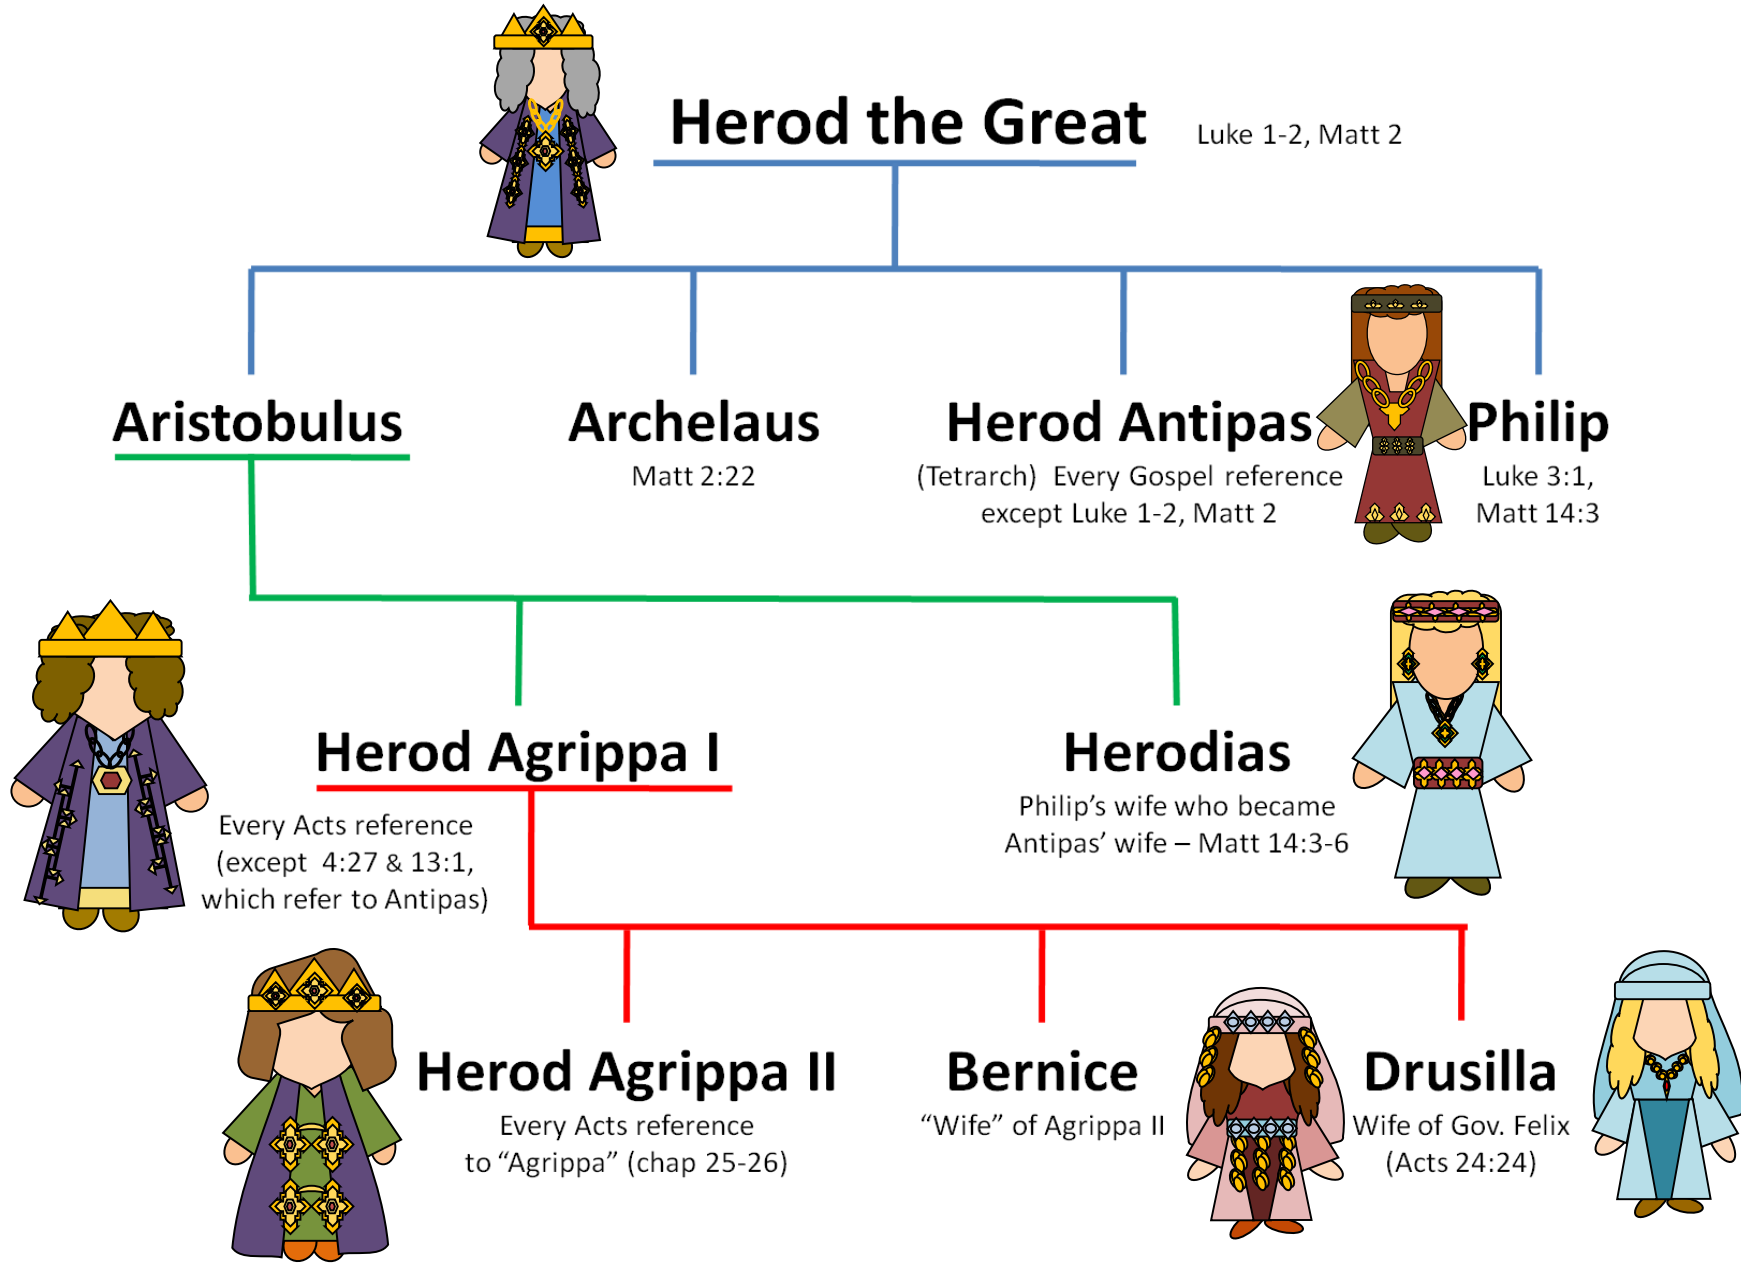

# Popsicle Stick Figures for Acts 22-26

Paul

King Agrippa II

Tertullus-  
lawyer

Festus

Caesar

Chief Captain Lysias

**Wife of Felix-  
Sister of King  
Agrippa II**

**Felix**

**Bernice sister of King Agrippa II**

# Who is who

**Paul**

**King Agrippa II**

**Tertullus-  
lawyer**

**Festus**

**Caesar**

**Chief Captain Lysias**

**Wife of Felix-  
Sister of King  
Agrippa II**