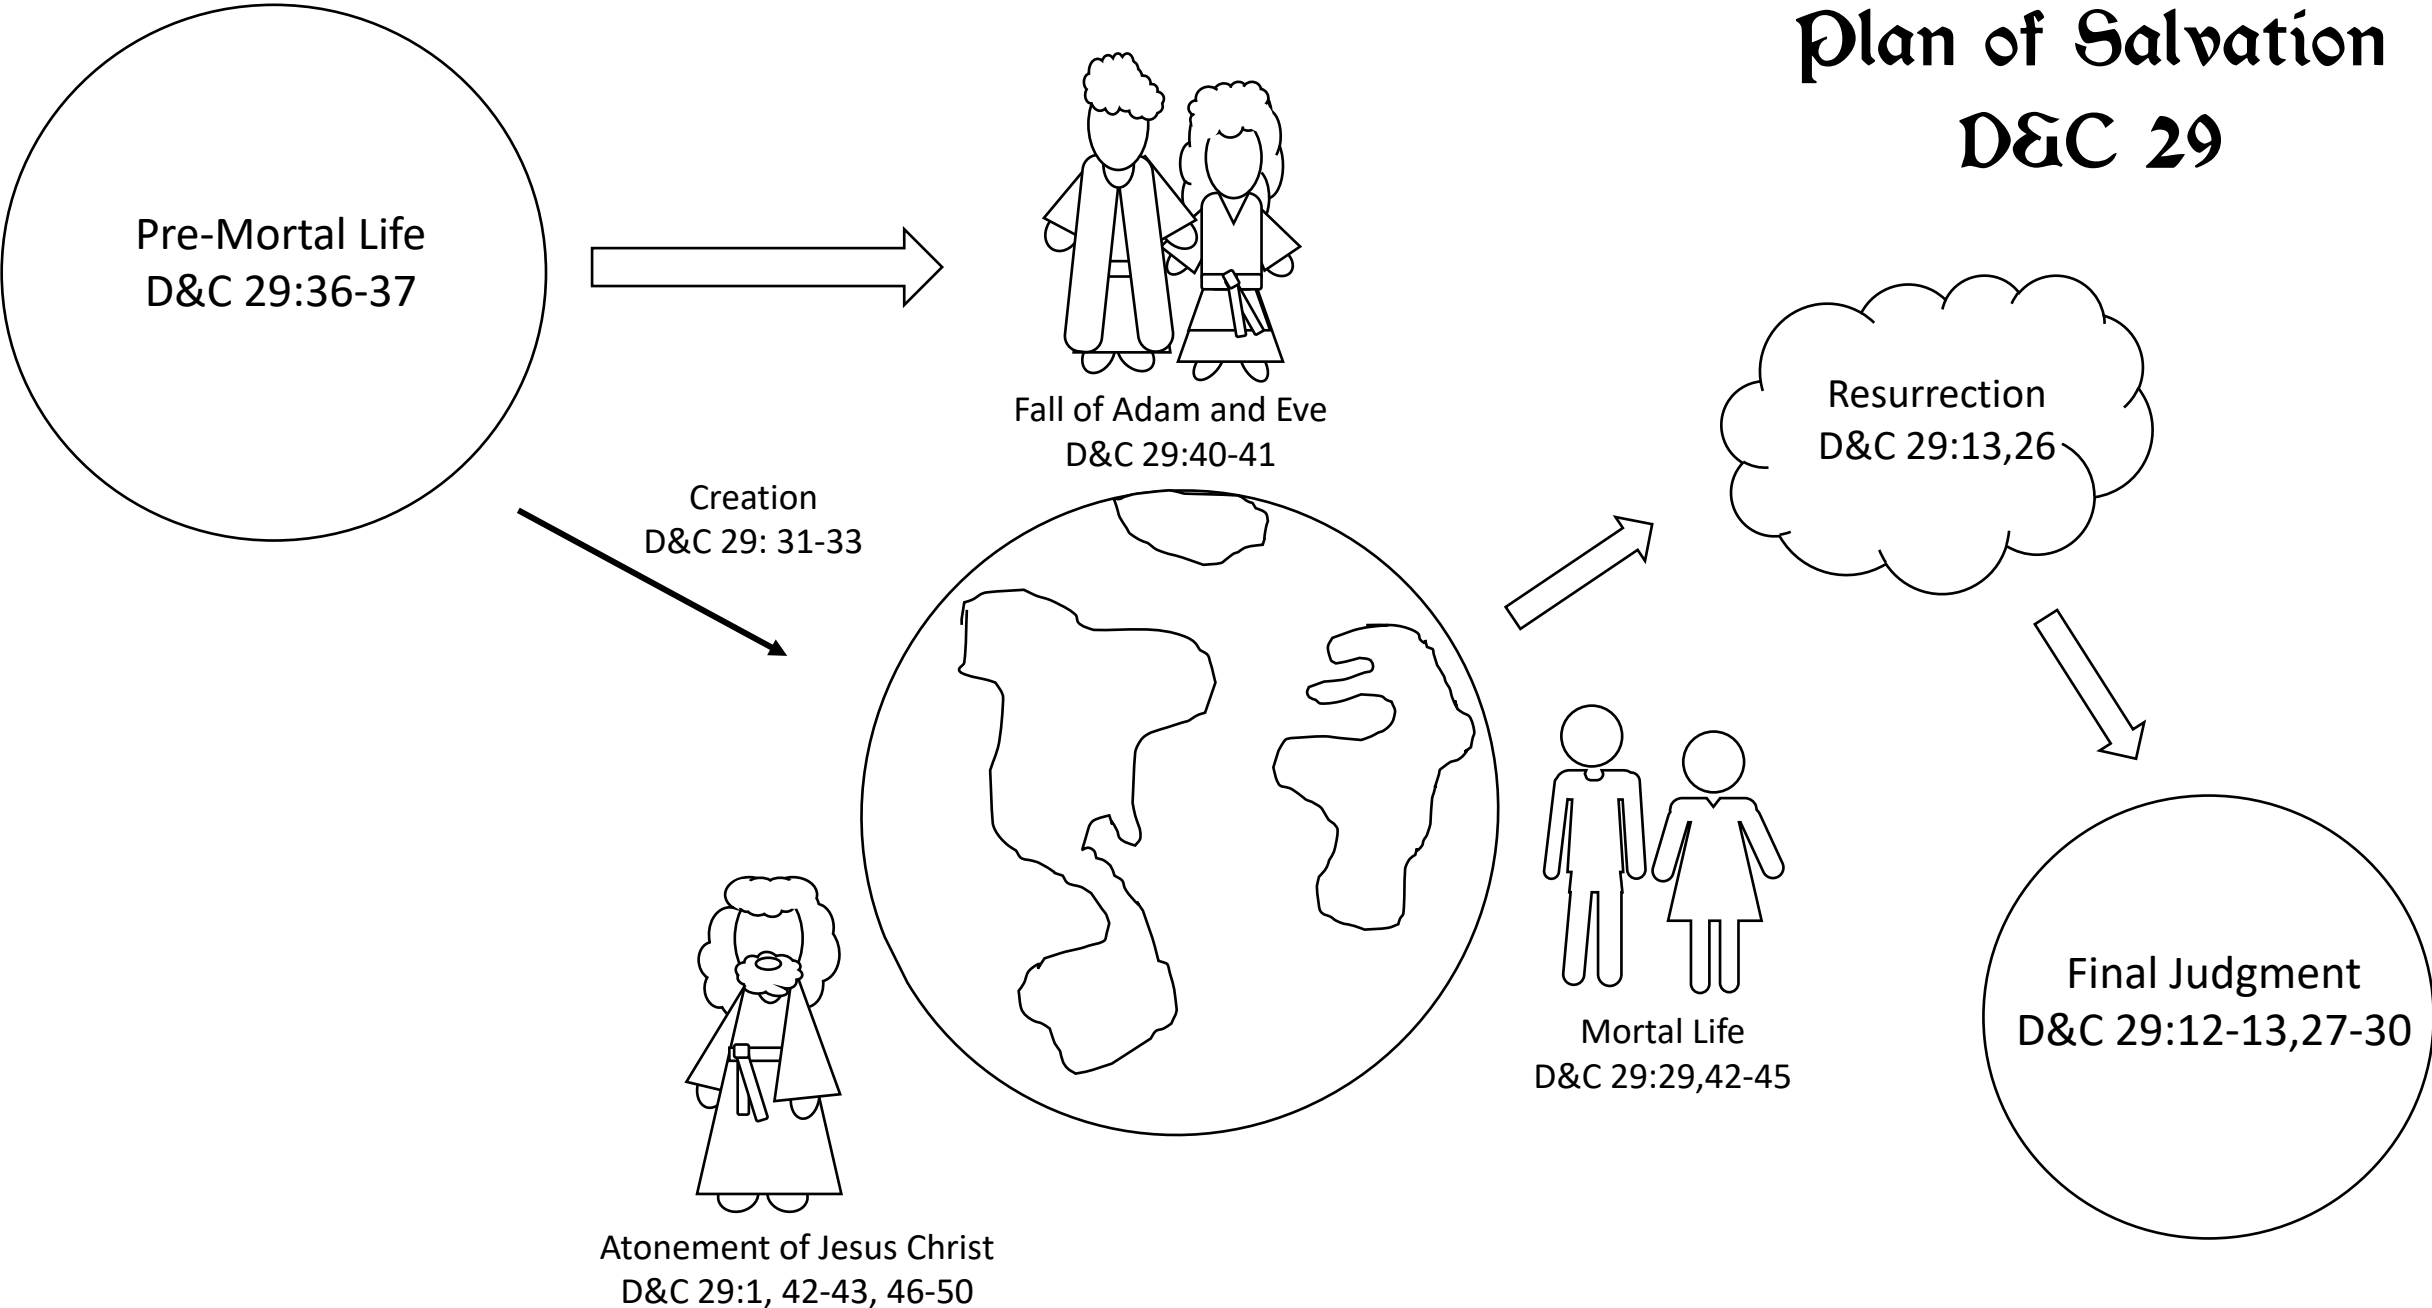

Plan of Salvation D&C 29

Pre-Mortal Life
D&C 29:36-37

Fall of Adam and Eve
D&C 29:40-41

Creation
D&C 29: 31-33

Resurrection
D&C 29:13,26

Final Judgment
D&C 29:12-13,27-30

Mortal Life
D&C 29:29,42-45

Atonement of Jesus Christ
D&C 29:1, 42-43, 46-50

Plan of Salvation D&C 29

Plan of Salvation

D&C 29

Plan of Salvation D&C 29

Creation
D&C 29: 31-33

Cut, color, and paste on page 5

Pre-Mortal Life
D&C 29:36-37

Final Judgment
D&C 29:12-13,27-30

Resurrection
D&C 29:13,26

Mortal Life
D&C 29:29,42-45

Atonement of Jesus Christ
D&C 29:1, 42-43, 46-50

Fall of Adam and Eve
D&C 29:40-41

Instructions:

Page 2: Handout

Page 3: Handout to color

Page 4 and 5: Cut, color and paste

Page 6: Read and Fill in scriptures

- Premortal life (see verses 36–37)
- Creation (see verses 31–33)
- The Fall of Adam and Eve (see verses 40–41)
- Mortal life (see verses 39, 42–45)
- The Atonement of Jesus Christ (see verses 1, 42–43, 46–50)
- The Resurrection (see verses 13, 26)
- The Final Judgment (see verses 12–13, 27–30)