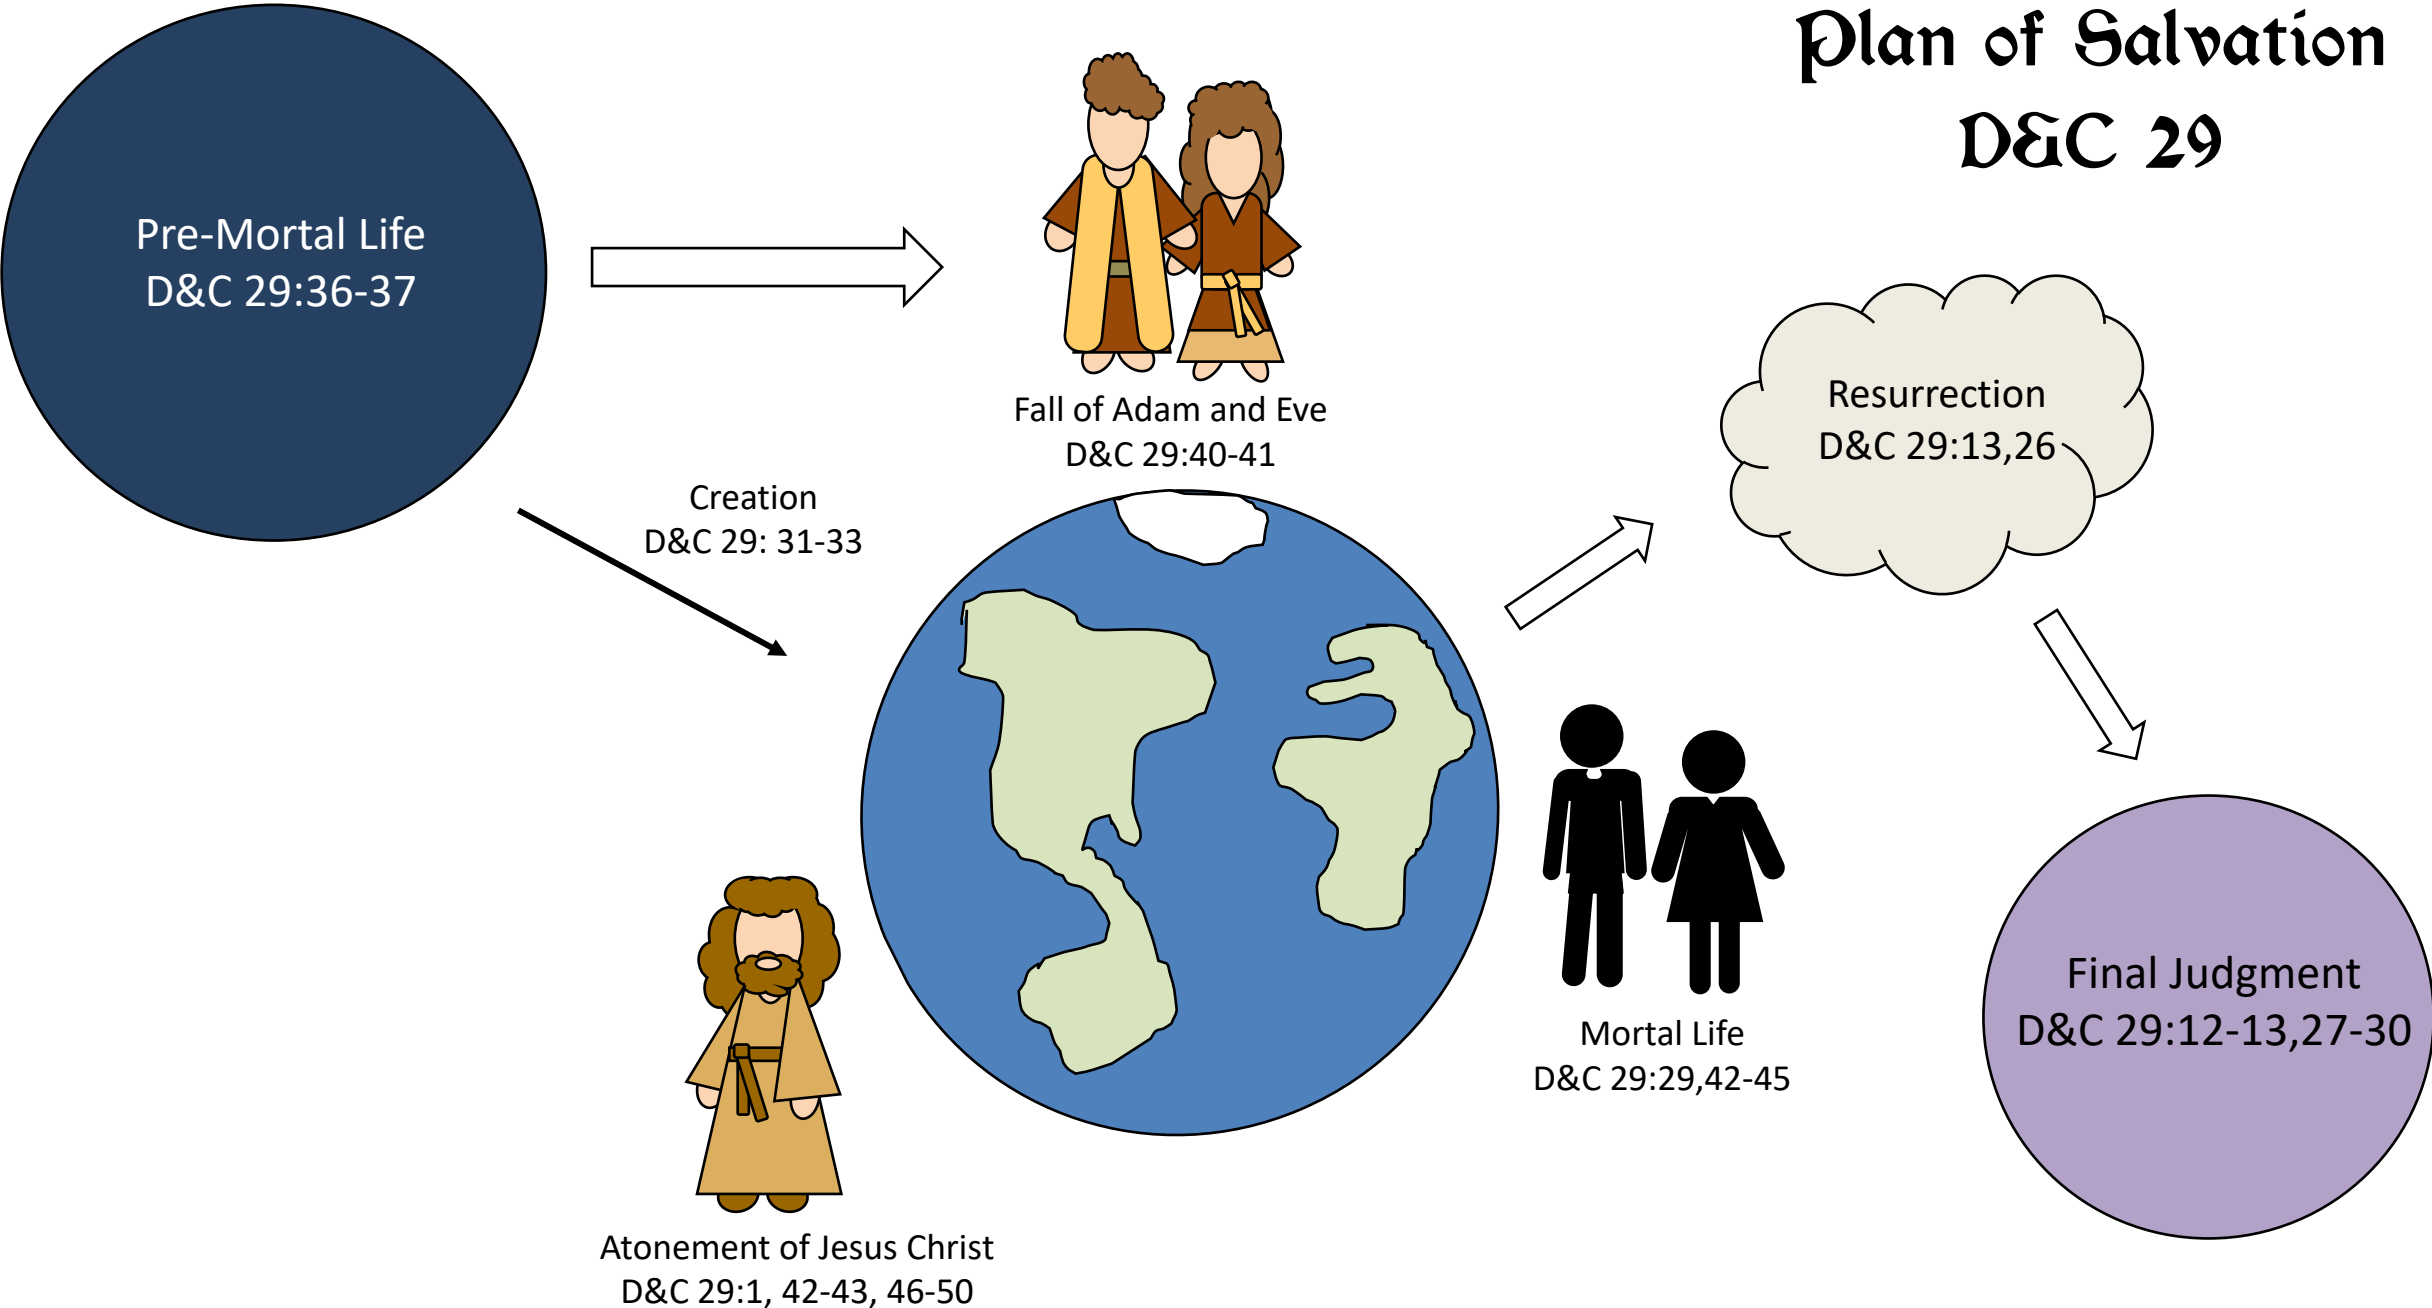

Plan of Salvation D&C 29

Pre-Mortal Life
D&C 29:36-37

Fall of Adam and Eve
D&C 29:40-41

Creation
D&C 29: 31-33

Resurrection
D&C 29:13,26

Final Judgment
D&C 29:12-13,27-30

Mortal Life
D&C 29:29,42-45

Atonement of Jesus Christ
D&C 29:1, 42-43, 46-50

Plan of Salvation D&C 29

Plan of Salvation

D&C 29

Plan of Salvation D&C 29

Creation
D&C 29: 31-33

Cut, color, and paste on page 5

Pre-Mortal Life
D&C 29:36-37

Final Judgment
D&C 29:12-13,27-30

Resurrection
D&C 29:13,26

Mortal Life
D&C 29:29,42-45

Atonement of Jesus Christ
D&C 29:1, 42-43, 46-50

Fall of Adam and Eve
D&C 29:40-41

Instructions:

Page 2: Handout

Page 3: Handout to color

Page 4 and 5: Cut, color and paste

Page 6: Read and Fill in scriptures

- Premortal life (see verses 36–37)
- Creation (see verses 31–33)
- The Fall of Adam and Eve (see verses 40–41)
- Mortal life (see verses 39, 42–45)
- The Atonement of Jesus Christ (see verses 1, 42–43, 46–50)
- The Resurrection (see verses 13, 26)
- The Final Judgment (see verses 12–13, 27–30)