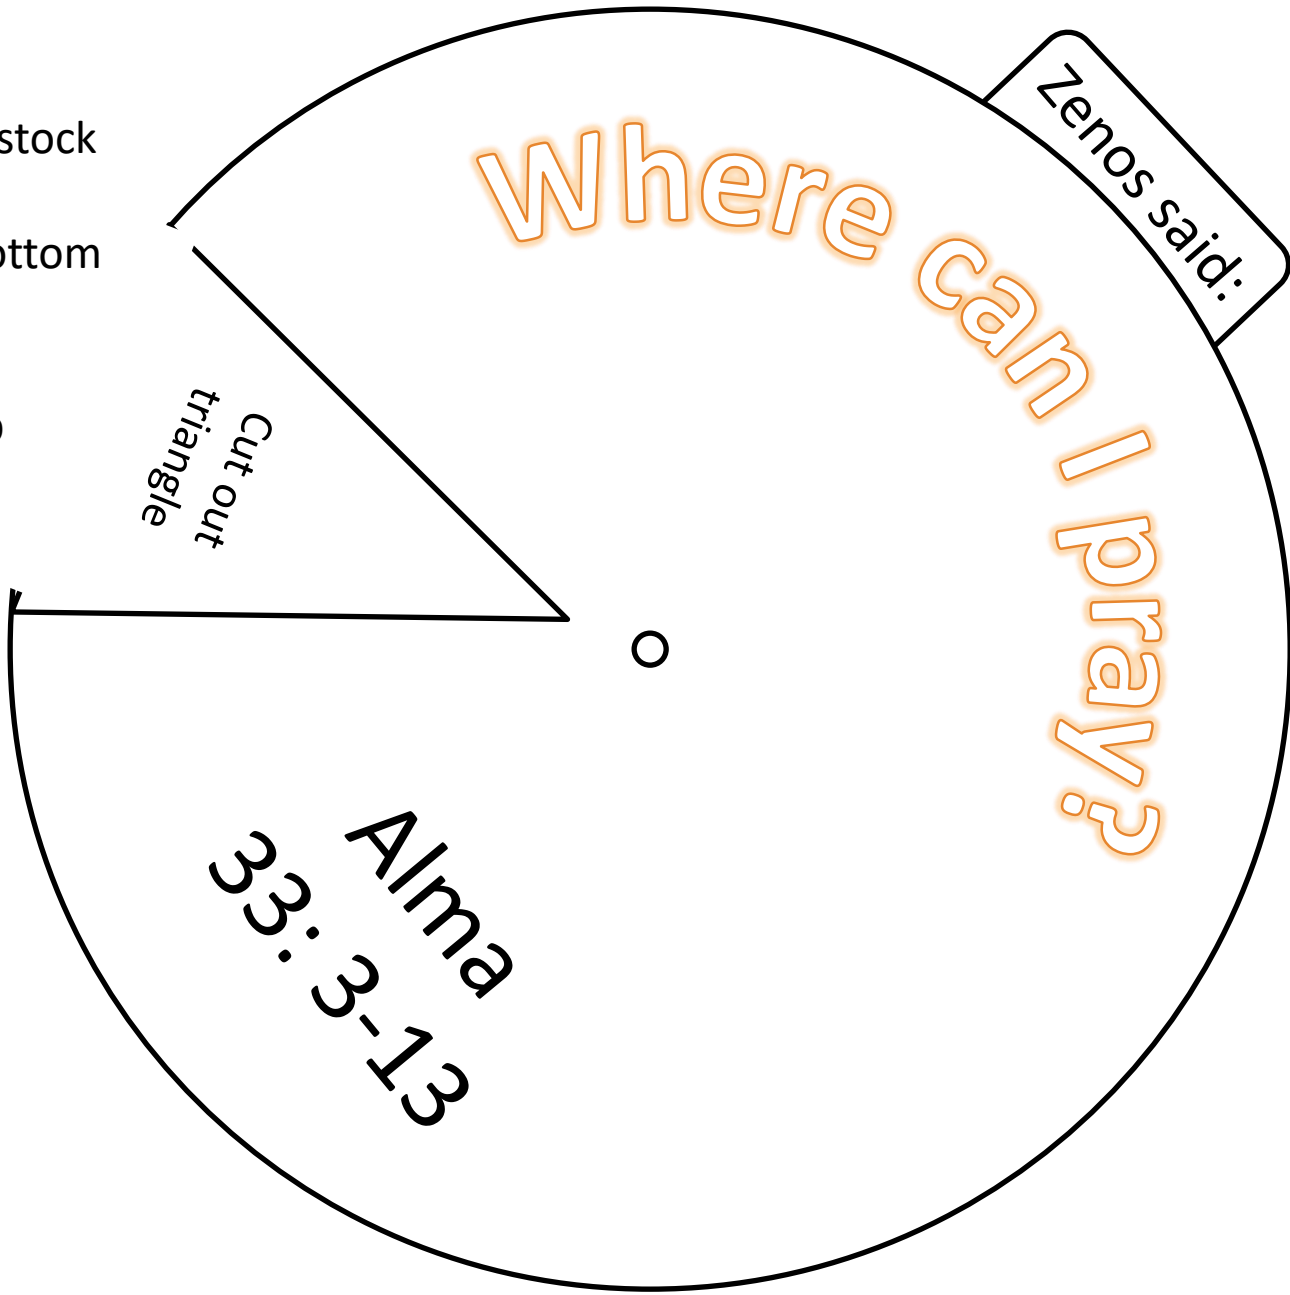

BOTTOM
LAYER

INSERT
BRAD
THROUGH
MIDDLE
OF TOP
THEN BOTTOM

Prayer,
Where
Can I pray?
Zenos
Alma 33:3-13

Template:
Copy on cardstock
Cut.
Paste pictures by
numbers

INSERT
BRAD
THROUGH
MIDDLE
OF TOP
THEN BOTTOM

Top:
Copy on cardstock
Cut
Put top on bottom
Using a brad
Paste Blue
Saying on top
SEE SAMPLE

SAMPLE OF Top:

Thou hast
turned away
thy
judgments
because of
thy Son.

Thou hast
turned away
thy
judgments
because of
thy Son.

Instructions: ALMA 33: 3-13

Page 1: Sample of bottom wheel

Page 2: Template of bottom wheel. Copy on cardstock and cut

Page 3: Template of Top Wheel. Copy on cardstock and cut, cut out triangle.

Page 4: Sample of Top Wheel.