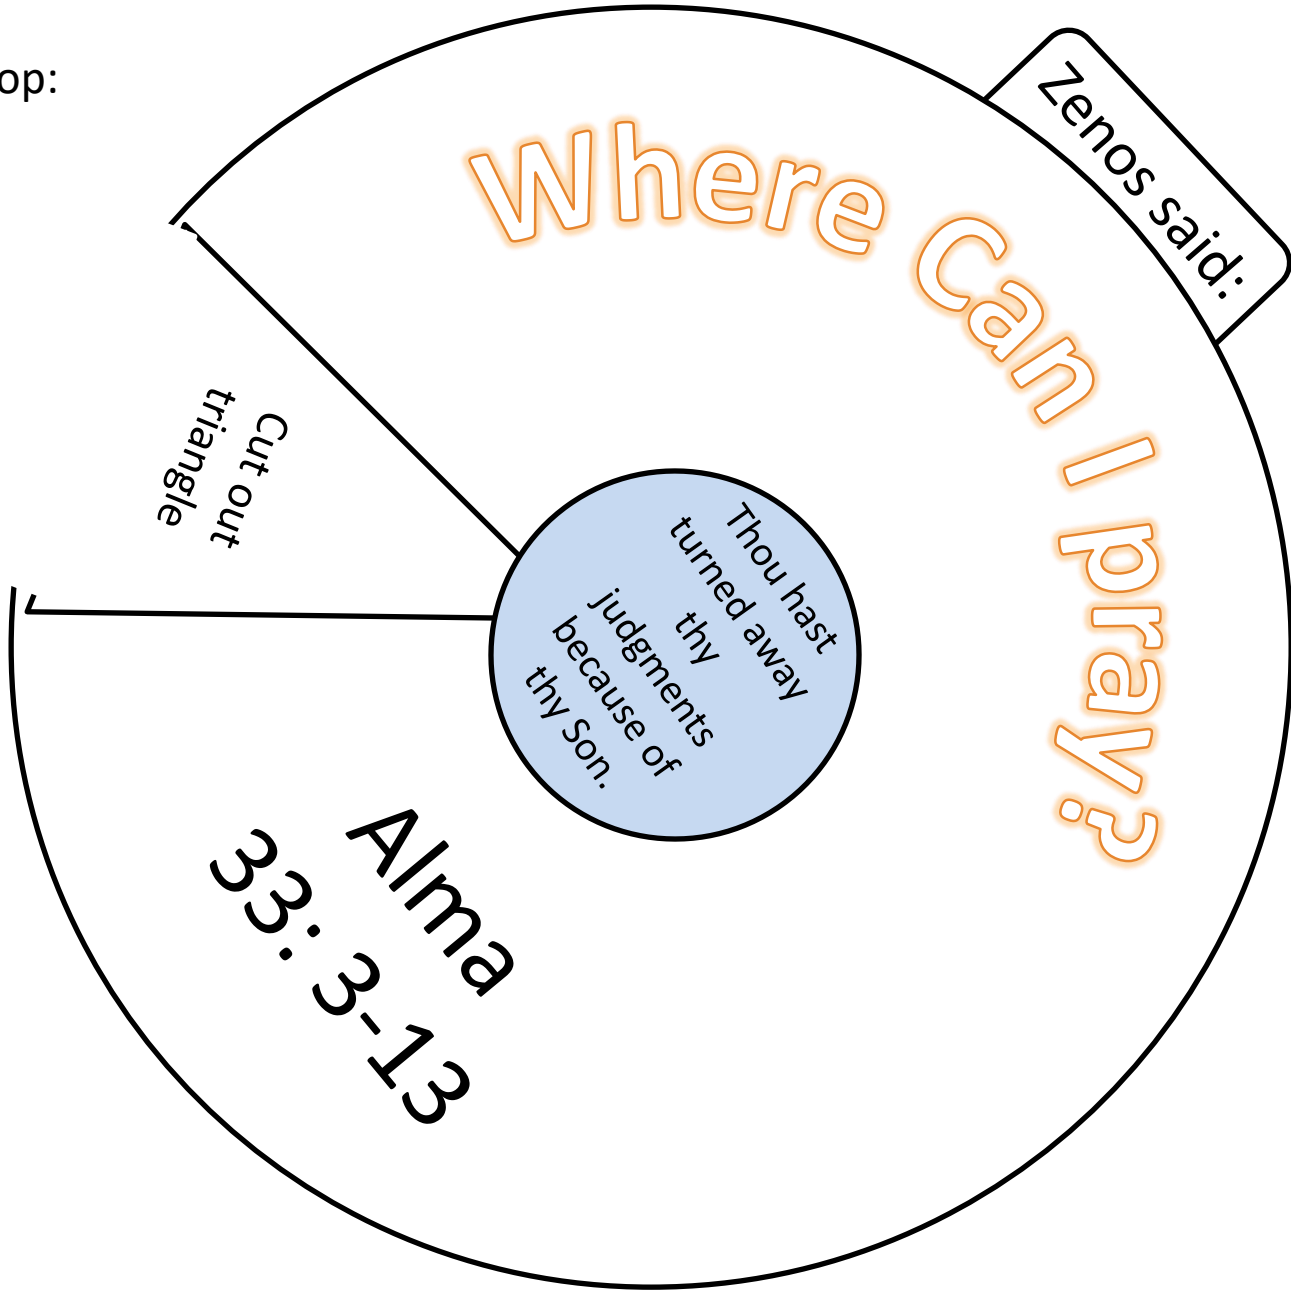

BOTTOM
LAYER

INSERT
BRAD
THROUGH
MIDDLE
OF TOP
THEN BOTTOM

Prayer,
Where
Can I pray?
Zenos
Alma 33:3-13

Template:
Copy on cardstock
Cut.
Paste pictures by
numbers

INSERT
BRAD
THROUGH
MIDDLE
OF TOP
THEN BOTTOM

Top:
Copy on cardstock
Cut
Put top on bottom
Using a brad
Paste Blue
Saying on top
SEE SAMPLE

SAMPLE OF Top:

Thou hast
turned away
thy
judgments
because of
thy Son.

Thou hast
turned away
thy
judgments
because of
thy Son.

Instructions: ALMA 33: 3-13

Page 1: Sample of bottom wheel

Page 2: Template of bottom wheel. Copy on cardstock and cut

Page 3: Template of Top Wheel. Copy on cardstock and cut, cut out triangle.

Page 4: Sample of Top Wheel.