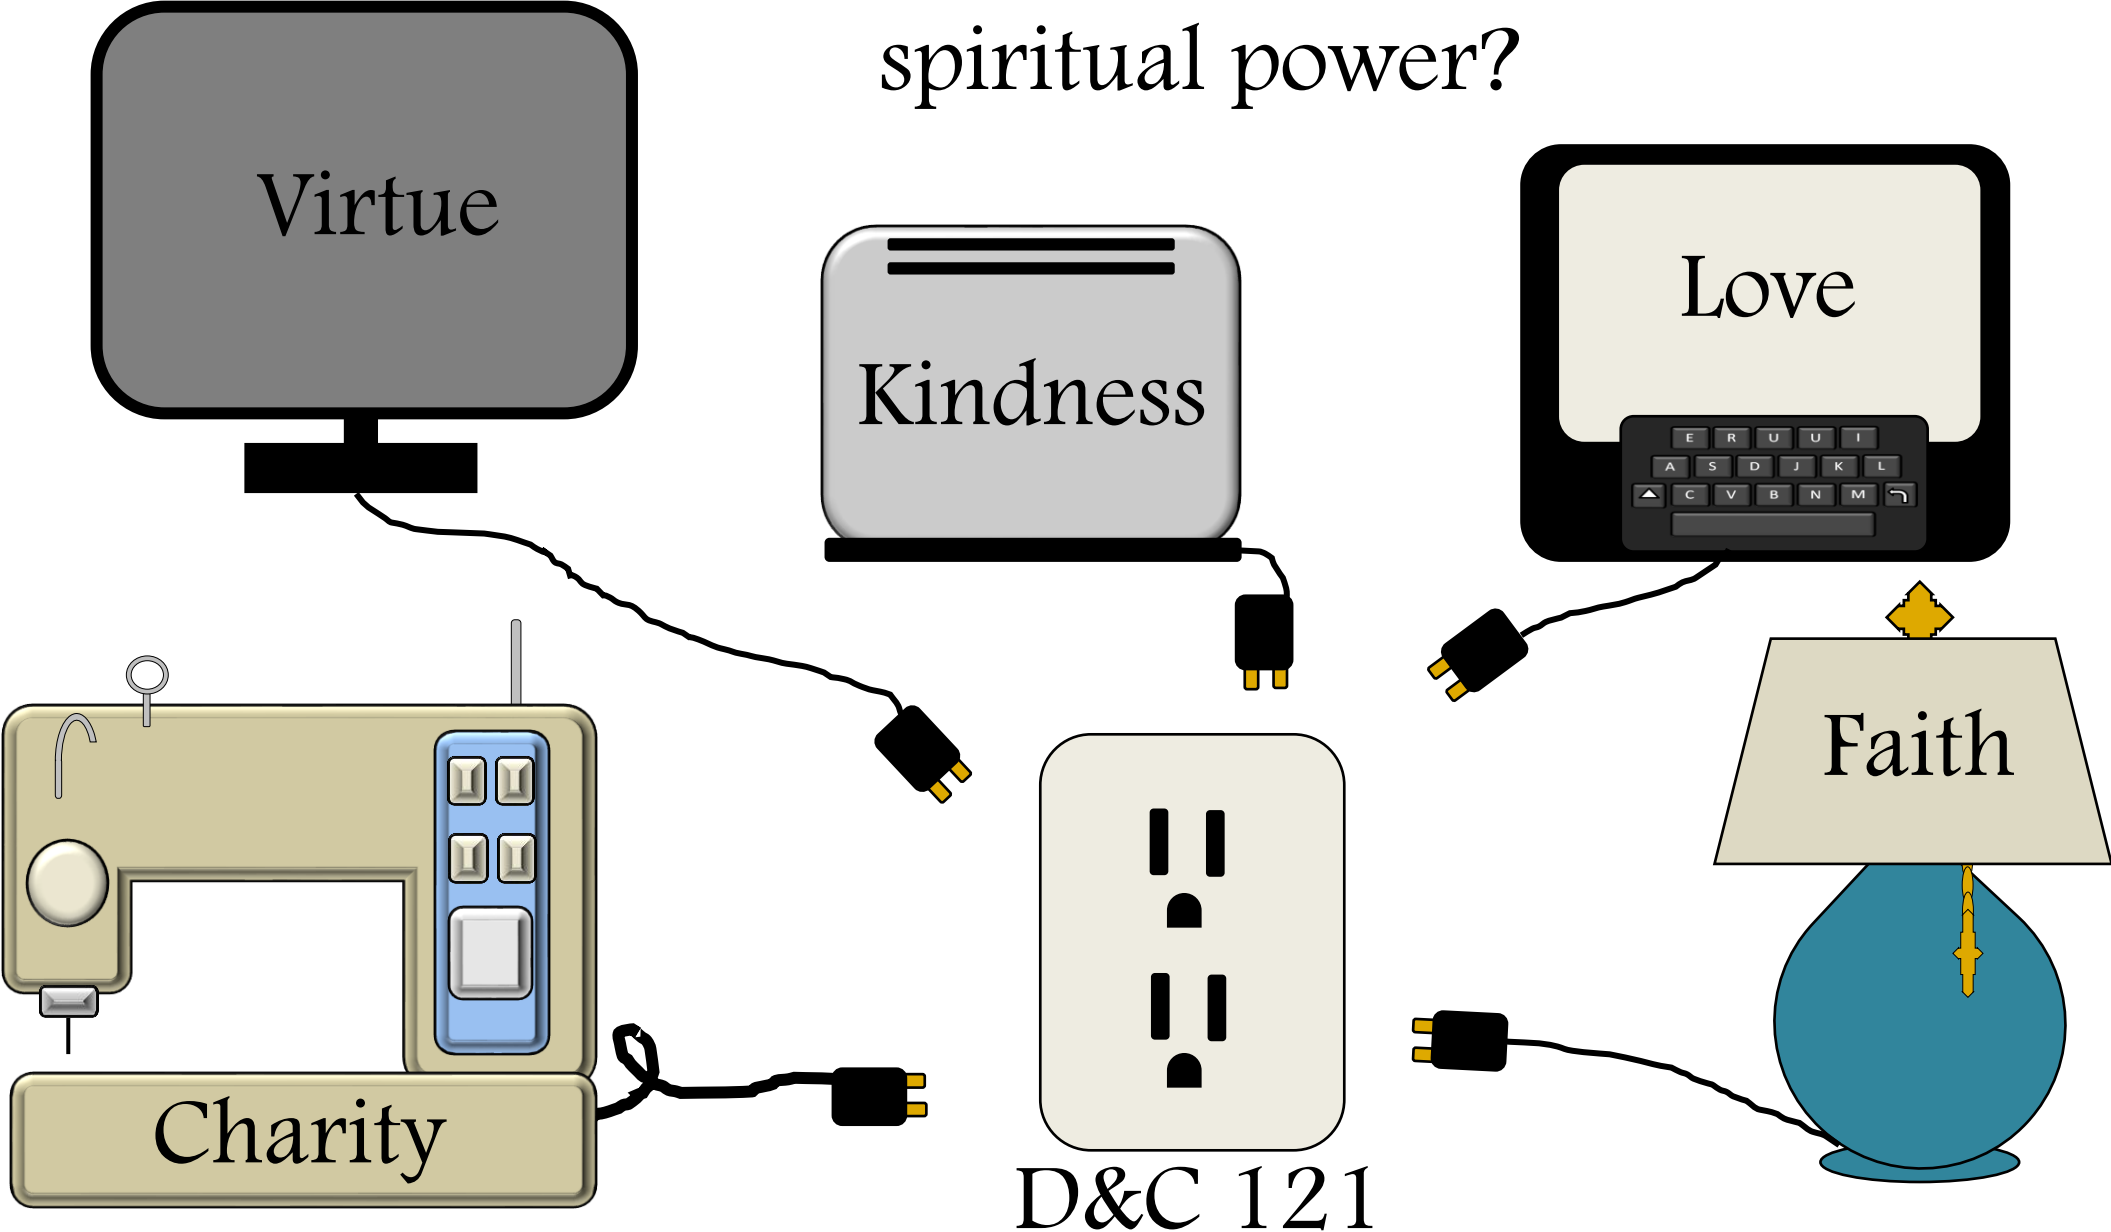

How can I increase my spiritual power?

D&C 121

How can I increase my spiritual power?

D&C 121

How can I increase my spiritual power?

How can I increase my spiritual power?

D&C 121

How can I increase my spiritual power?

D&C 121

Set of 2

Set of 2

How can I increase my
spiritual power?

D&C 121

How can I increase my
spiritual power?

Idea: D&C 121:34~36, 41~45

Page 2: Handout

Page 3: Handout to color

Page 4: Draw line from object to power plug

Page 5: Draw line from object to power plug
and color

Page 6: Cut objects, past on page 8 and draw
cord to power plug

Page 7: Color and cut objects and paste on
page 9. Draw cord to power plug