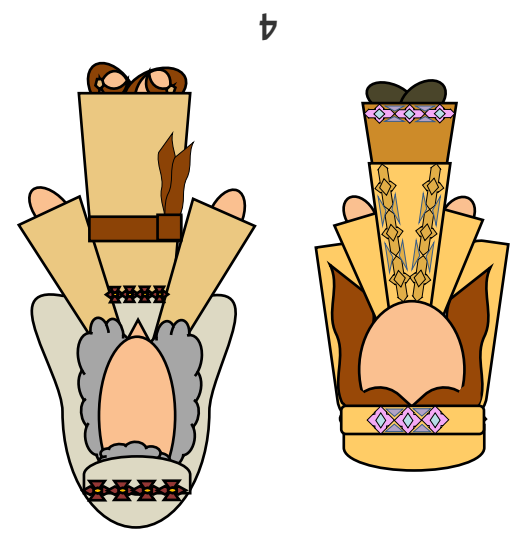

# Story of Ruth, Naomi, and Boaz

Ruth

# Booklet Activity

## The Story of Ruth, Naomi, and Boaz

1. Naomi and her family moved to Moab because there was not enough food in the land of Judah. Then Naomi's husband died.
2. Naomi's sons married women from Moab named Orpah and Ruth. They took care of Naomi for 10 years.
3. Orpah returned home. But Ruth wanted to stay and take care of Naomi. Ruth and Naomi heard the land of Judah had crops again, so they traveled there.
4. Ruth and Naomi arrived in Judah during the harvest. They needed food.
5. Naomi's relative named Boaz owned fields in Judah. He let Ruth take the leftover grain in his fields. It was hard work. Boaz respected Ruth because she worked hard and because she was loyal to Naomi and the Lord. He told the servants to leave more grain in the fields for Ruth.
6. Naomi wanted Ruth to have a family. She encouraged Ruth to marry Boaz. Ruth knew that if she and Boaz got married, they could take care of Naomi together. Ruth decided to ask Boaz to marry her. Boaz knew Ruth was a loyal and virtuous woman. He agreed.
7. Ruth and Boaz got married. Soon Ruth had a baby boy. He became the grandfather of David, the future king. Many years later, Jesus Christ was born into this family line.