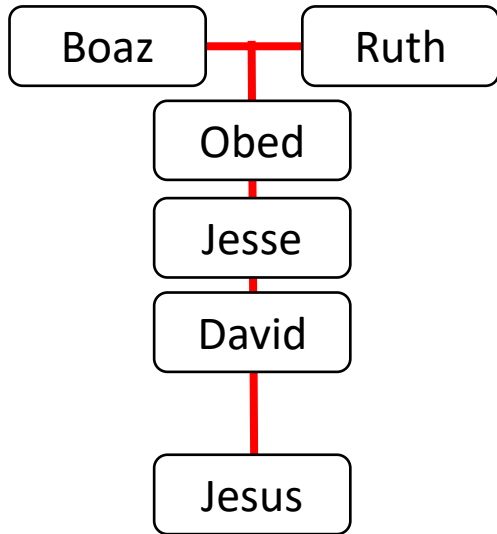

# Story of Ruth, Naomi, and Boaz

Ruth

## The Story of Ruth, Naomi, and Boaz

1. Naomi and her family moved to Moab because there was not enough food in the land of Judah. Then Naomi's husband died.
2. Naomi's sons married women from Moab named Orpah and Ruth. They took care of Naomi for 10 years.
3. Orpah returned home. But Ruth wanted to stay and take care of Naomi. Ruth and Naomi heard the land of Judah had crops again, so they traveled there.
4. Ruth and Naomi arrived in Judah during the harvest. They needed food.
5. Naomi's relative named Boaz owned fields in Judah. He let Ruth take the leftover grain in his fields. It was hard work. Boaz respected Ruth because she worked hard and because she was loyal to Naomi and the Lord. He told the servants to leave more grain in the fields for Ruth.
6. Naomi wanted Ruth to have a family. She encouraged Ruth to marry Boaz. Ruth knew that if she and Boaz got married, they could take care of Naomi together. Ruth decided to ask Boaz to marry her. Boaz knew Ruth was a loyal and virtuous woman. He agreed.
7. Ruth and Boaz got married. Soon Ruth had a baby boy. He became the grandfather of David, the future king. Many years later, Jesus Christ was born into this family line.