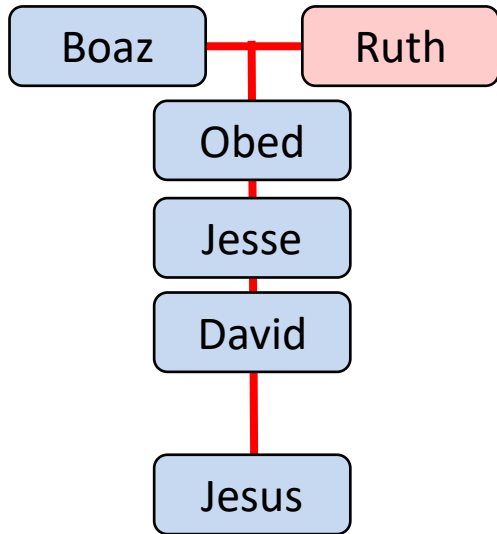

# Story of Ruth, Naomi, and Boaz

Ruth

## The Story of Ruth, Naomi, and Boaz

1. Naomi and her family moved to Moab because there was not enough food in the land of Judah. Then Naomi's husband died.
2. Naomi's sons married women from Moab named Orpah and Ruth. They took care of Naomi for 10 years.
3. Orpah returned home. But Ruth wanted to stay and take care of Naomi. Ruth and Naomi heard the land of Judah had crops again, so they traveled there.
4. Ruth and Naomi arrived in Judah during the harvest. They needed food.
5. Naomi's relative named Boaz owned fields in Judah. He let Ruth take the leftover grain in his fields. It was hard work. Boaz respected Ruth because she worked hard and because she was loyal to Naomi and the Lord. He told the servants to leave more grain in the fields for Ruth.
6. Naomi wanted Ruth to have a family. She encouraged Ruth to marry Boaz. Ruth knew that if she and Boaz got married, they could take care of Naomi together. Ruth decided to ask Boaz to marry her. Boaz knew Ruth was a loyal and virtuous woman. He agreed.
7. Ruth and Boaz got married. Soon Ruth had a baby boy. He became the grandfather of David, the future king. Many years later, Jesus Christ was born into this family line.