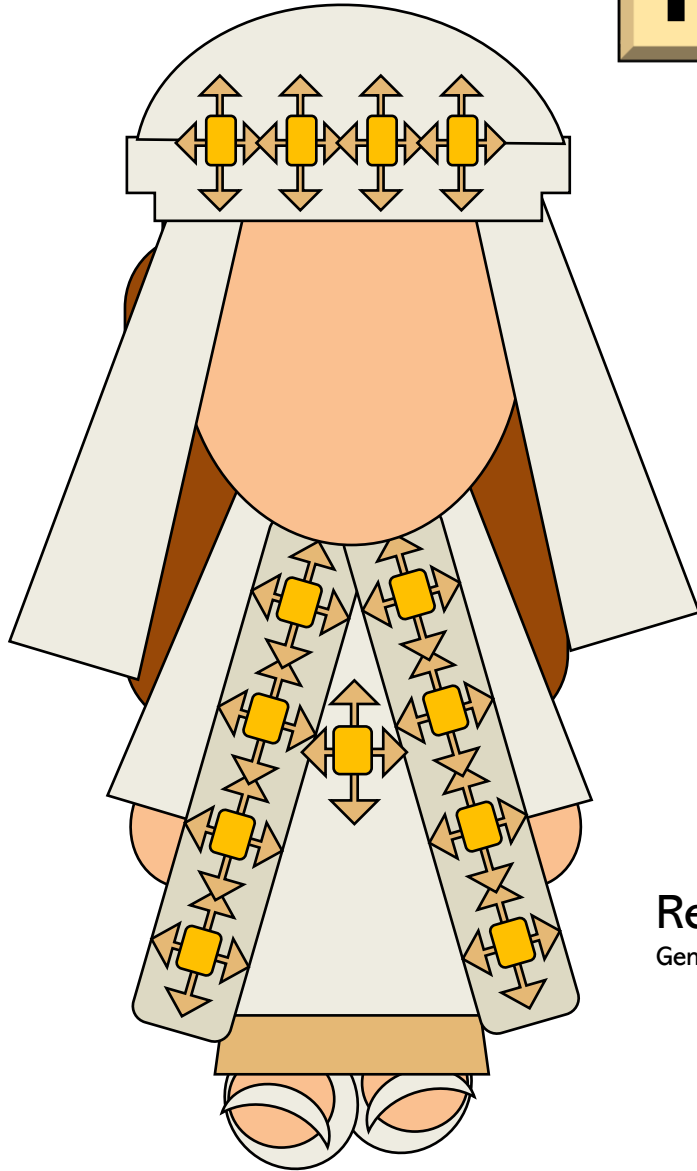

Old Testament Popsicle Stick Figures

The R List

R

Rachel
Genesis 22

Rahab
Joshua 2:1

Raphael
Heavenly messenger
D&C 128:21

R

Raddai

5th son of Jesse

1 Chronicles 2:15

R

Rebekah
Genesis 22; 24

Rehoboam
Son of Solomon and Naamah
1 Kings 11:43

Rechab
Father of Jehonadab
Rechabites
2 Kings 10
Jeremiah 35

R

Remaliah
Father of Pekah
2 Kings 15-16

Reuben
Son of Jacob and Leah
Genesis 29

Reuel/Jethro

Son of Esau and father-in-law of
Moses
1 Chronicles 1:35
Exodus 2:18

R

Rezin
King of Syria
2 Kings 15

Ruth
Moabite
Daughter-in-law to Naomi
Ruth 1

Rimmon
Tribe of Benjamin
Father of Baanah and Rechab
2 Samuel 4