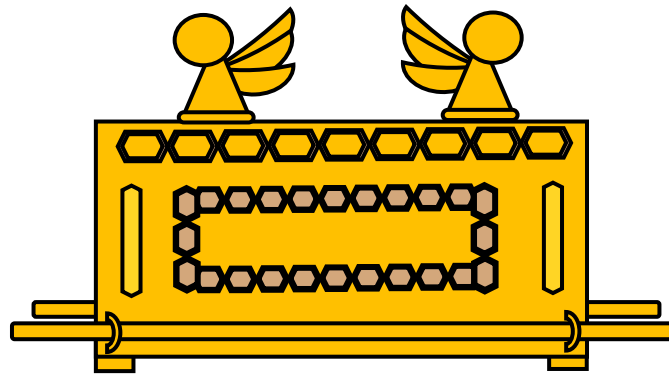

Sample

Copy and paste on back symbolism of ancient items on page 4

Jesus Christ as the Savior, the "Mercy Seat" representing His atoning blood and grace	Spiritual cleansing and purity	Source of truth and light
Broken heart and contrite spirit	Continual prayer to Heavenly Father	Holy House of the Lord
Sacrament A weekly repentance and reminder	Prayer and worship to Heavenly Father	Separation between man and God

Copy and paste on back symbolism
of ancient items on page 4

Ideas:

Page 2: Copy for
handout

Page 3: Copy,
cut and paste on
page 4 on back

Page 4: copy cut
and paste on
back of page 3

Page 5: copy
and color
handout