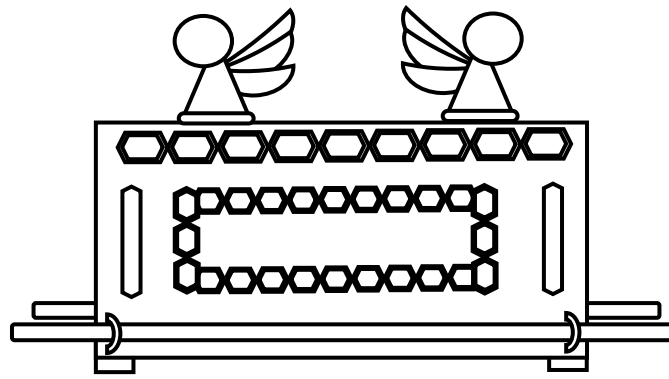

Sample

Copy and paste on back symbolism of ancient items on page 4

Jesus Christ as the Savior, the "Mercy Seat" representing His atoning blood and grace	Spiritual cleansing and purity	Source of truth and light
Broken heart and contrite spirit	Continual prayer to Heavenly Father	Holy House of the Lord
Sacrament A weekly repentance and reminder	Prayer and worship to Heavenly Father	Separation between man and God

Copy and paste on back symbolism
of ancient items on page 4

Ideas:

Page 2: Copy for
handout

Page 3: Copy,
cut and paste on
page 4 on back

Page 4: copy cut
and paste on
back of page 3

Page 5: copy
and color
handout