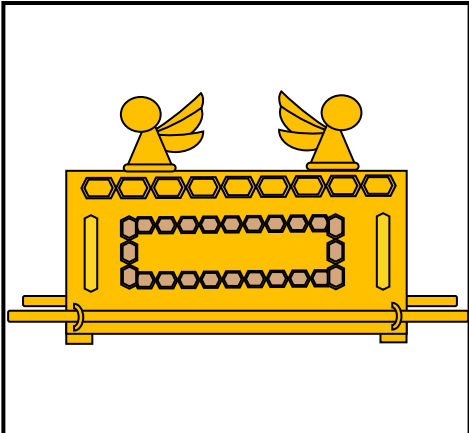

Sample

Copy and paste on back symbolism of ancient items on page 4

Jesus Christ as the Savior, the "Mercy Seat" representing His atoning blood and grace	Spiritual cleansing and purity	Source of truth and light
Broken heart and contrite spirit	Continual prayer to Heavenly Father	Holy House of the Lord
Sacrament A weekly repentance and reminder	Prayer and worship to Heavenly Father	Separation between man and God

Copy and paste on back symbolism
of ancient items on page 4

Ideas:

Page 2: Copy for
handout

Page 3: Copy,
cut and paste on
page 4 on back

Page 4: copy cut
and paste on
back of page 3

Page 5: copy
and color
handout