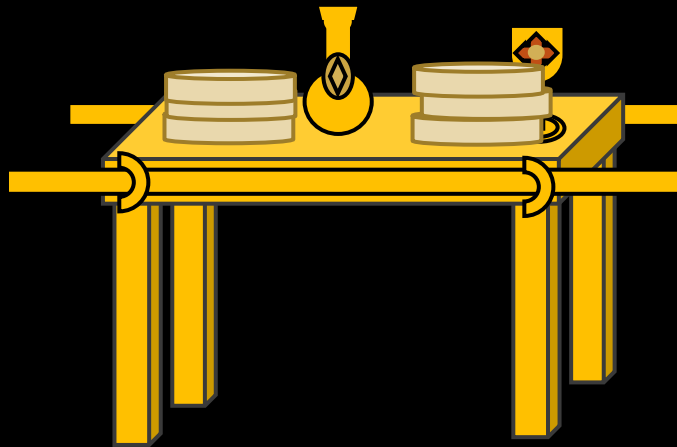

Sample

Copy and paste on back symbolism of ancient items on page 4

Jesus Christ as the Savior, the "Mercy Seat" representing His atoning blood and grace	Spiritual cleansing and purity	Source of truth and light
Broken heart and contrite spirit	Continual prayer to Heavenly Father	Holy House of the Lord
Sacrament A weekly repentance and reminder	Prayer and worship to Heavenly Father	Separation between man and God

Copy and paste on back symbolism
of ancient items on page 4

Ideas:

Page 2: Copy for
handout

Page 3: Copy,
cut and paste on
page 4 on back

Page 4: copy cut
and paste on
back of page 3

Page 5: copy
and color
handout